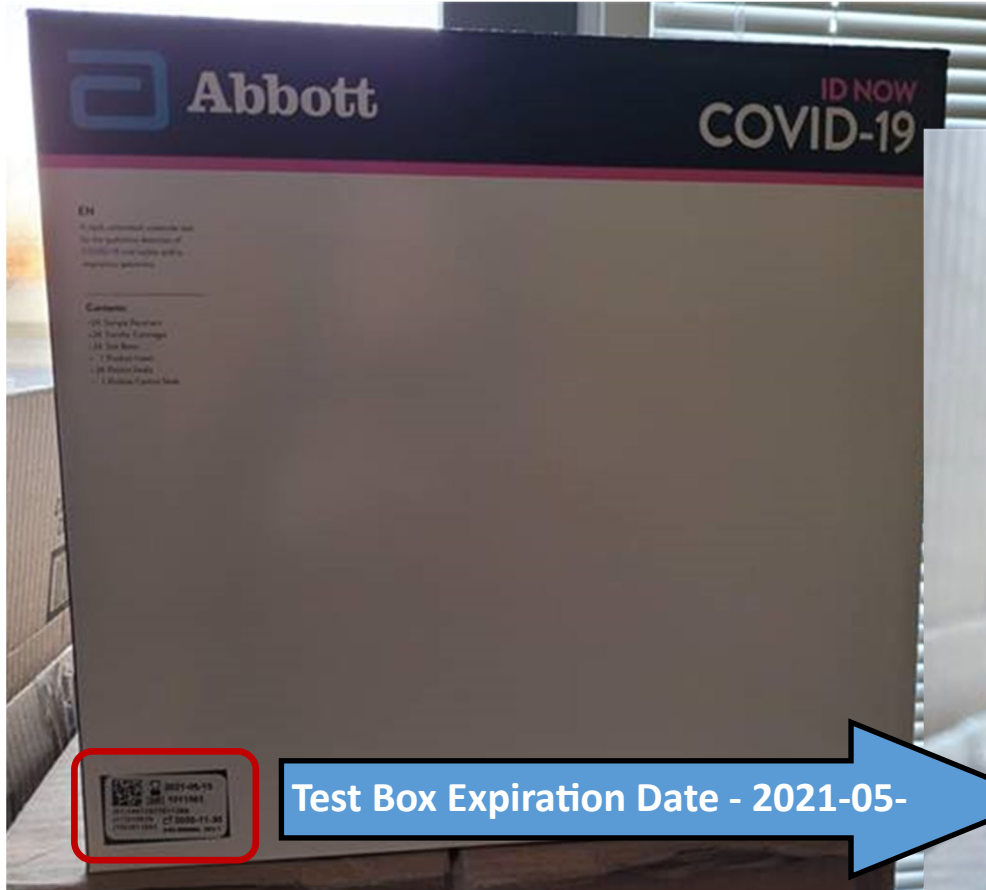

# ABBOTT ID NOW KITS - How to identify the expiration dates.

Each different kit component has a different expiration date. It can differ from the one on the test box and the kit components. Expiration date will be whichever date expiring the earliest.

## EXAMPLE of Test Box Expiration Date:

Test Box Expiration Date - 2021-05-